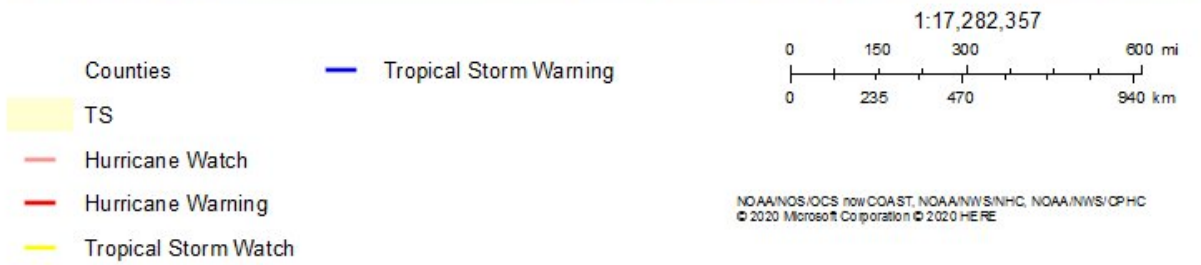

Hurricane Isaias Adv. 22

For Planning Purposes Only!

WASHINGTON, DC 11:59:53 02 Aug 2020	CHICAGO 10:59:53 02 Aug 2020	LOS ANGELES 08:59:53 02 Aug 2020
--	---	---

https://esamw07404nb251:3344/webappbuilder/apps/2/?_65=126

Updated as of 2 Aug 2020 (10:59 AM Central Daylight Time)

Mission Summaries

Debris

 < 100,000 cubic yards

© 2020 Microsoft Corporation © 2020 HERE

Mission Summary

The mission models account for storm surge and wind damage only, but do not account for other related storm hazards that may affect the mission estimates.