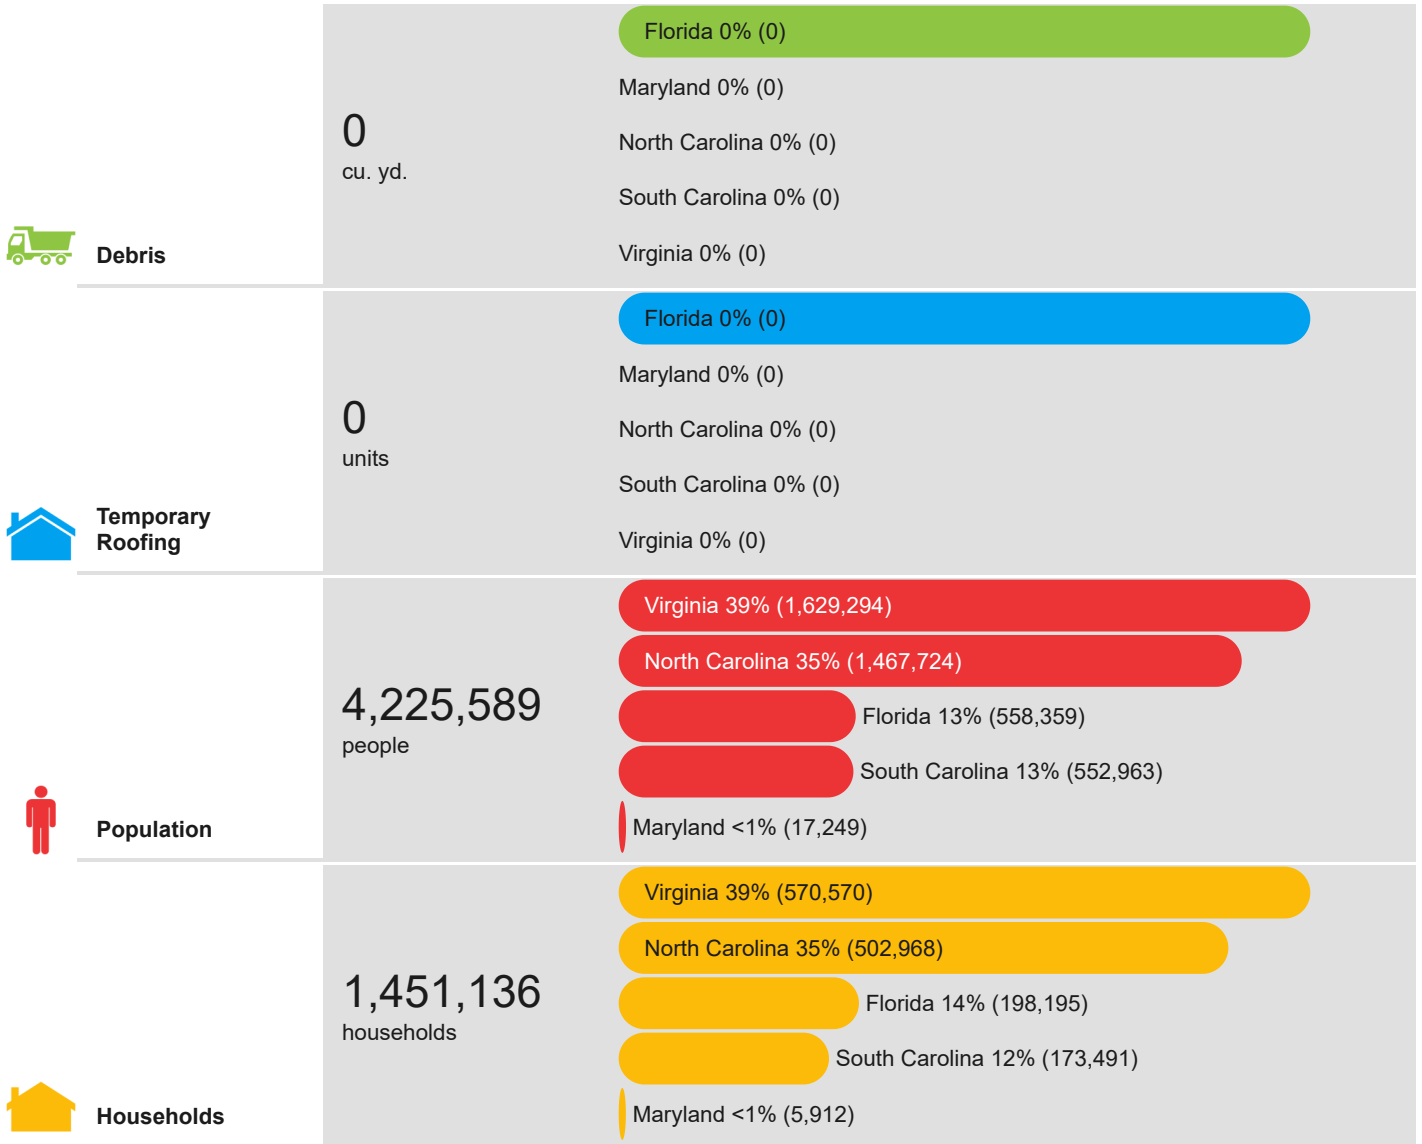

Hurricane Isaias Adv. 22

For Planning Purposes Only!

WASHINGTON, DC 11:59:53 02 Aug 2020	CHICAGO 10:59:53 02 Aug 2020	LOS ANGELES 08:59:53 02 Aug 2020
--	---	---

https://esamw07404nb251:3344/webappbuilder/apps/2/?_65=126

Updated as of 2 Aug 2020 (10:59 AM Central Daylight Time)

Mission Summaries

Debris

 < 100,000 cubic yards

© 2020 Microsoft Corporation © 2020 HERE

Mission Summary

The mission models account for storm surge and wind damage only, but do not account for other related storm hazards that may affect the mission estimates.

COVID-19

#	County	Cases
1	Charleston	11,471
2	Horry	8,050
3	Brevard	5,521
4	Virginia Beach	4,178
5	Berkeley	3,818
6	Norfolk	3,185
7	Johnston	3,000
8	Florence	2,938
9	Cumberland	2,694
10	Robeson	2,606
11	Chesapeake	2,462
12	New Hanover	2,322
13	Wayne	2,299
14	Duplin	1,924
15	Pitt	1,739
16	Newport News	1,589
17	Portsmouth	1,492
18	Sampson	1,417
19	Wilson	1,382
20	Georgetown	1,275
21	Brunswick	1,174
22	Accomack	1,077
23	Suffolk	1,059
24	Nash	1,014
25	Hampton	1,009
26	Onslow	917
27	Williamsburg	901
28	Columbus	821
29	Craven	626
30	Halifax	622
31	Pender	612
32	Worcester	583
33	Bladen	577
34	Edgecombe	574
35	Dillon	552
36	James City	541
37	Lenoir	531
38	Marion	513
39	Greensville	420
40	Pasquotank	351
41	Beaufort	339
42	Isle of Wight	331

43	York	308
44	Northampton	307
45	Greene	305
46	Northampton	292
47	Hertford	277
48	Bertie	245
49	Martin	239
50	Southampton	236
51	Gloucester	143
52	Chowan	126
53	Somerset	121
54	Franklin City	120
55	Washington	118
56	Currituck	70
57	Perquimans	65
58	Camden	62
59	Jones	58
60	Gates	43
61	Surry	37
62	Poquoson	36
63	Lancaster	31
64	Middlesex	27
65	Mathews	13